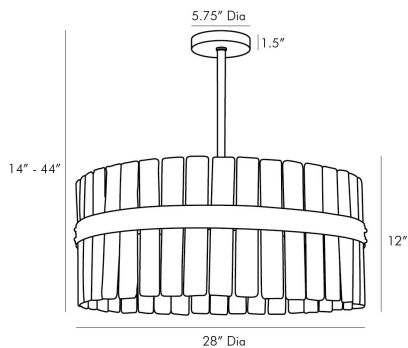

ARTERIOS

SINCLAIR CHANDELIER

89312

H: 14 IN, Dia: 28.00 IN

Antique Brass, Clear Seedy Glass

Contract Suitable As Is

This timeless chandelier has a beauty all its own. Constructed of over twenty panels of organic seeded glass, each is formed by hand, so they will feature their own individual forms and natural edges. The outer steel band shines in an antique brass finish, with rivet details that offer an unexpected edge to the refined aesthetic. Additional pipe available (PIPE-205). Damp-rated, although limited covered outdoor conditions

APPEARANCE

Material	Glass, Steel
Material Type	Seedy
Finish	Antique Brass, Clear
Finish Will Vary	true
Top Coat/Sealant	true

DIMENSIONS

Chandelier	H: 12 IN, Dia: 28.00 IN
Minimum Hanging Height	14 IN
Maximum Hanging Height	44 IN
Canopy	H: 1.5 IN, Dia: 5.75 IN

WIRING

Rating	Damp
Cord	10 FT, Black, SVT
Socket	4, Type A - E26
Maximum Watt	60
Voltage	110-120 V

CERTIFICATIONS

Cerifications	Mexico Australia, EU, United Kingdom, Middle East, United States, Canada
---------------	---

REPLACEMENT PARTS

Replacement Part 1	PIPE-205
Replacement Part 1 Dim	(1) 6", (1) 12"
Replacement Part 2	CANOPY-280
Replacement Part 2 Dim	1.5" x 5.75" Dia

CONTRACT

Contract Suitable	true
-------------------	------